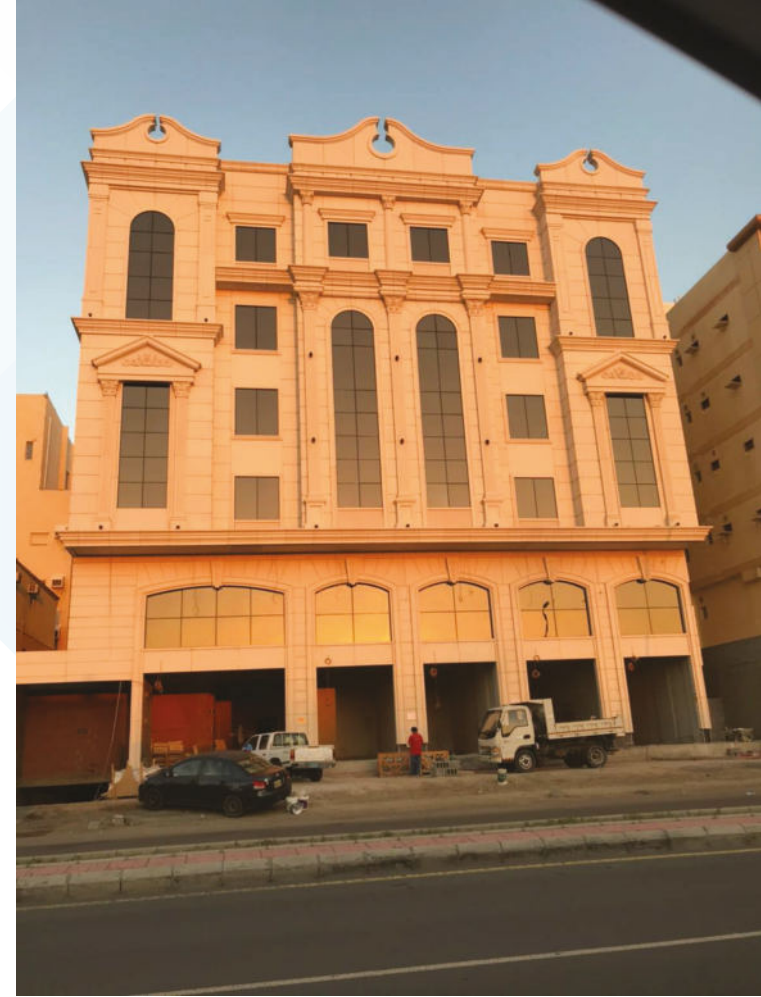

بعض مشاريعنا المنفذة :

☎ 00966568654916 🇸🇦 00201094932932

✉ Bahgat@theLegendary.info

f @LegendaryADLAND