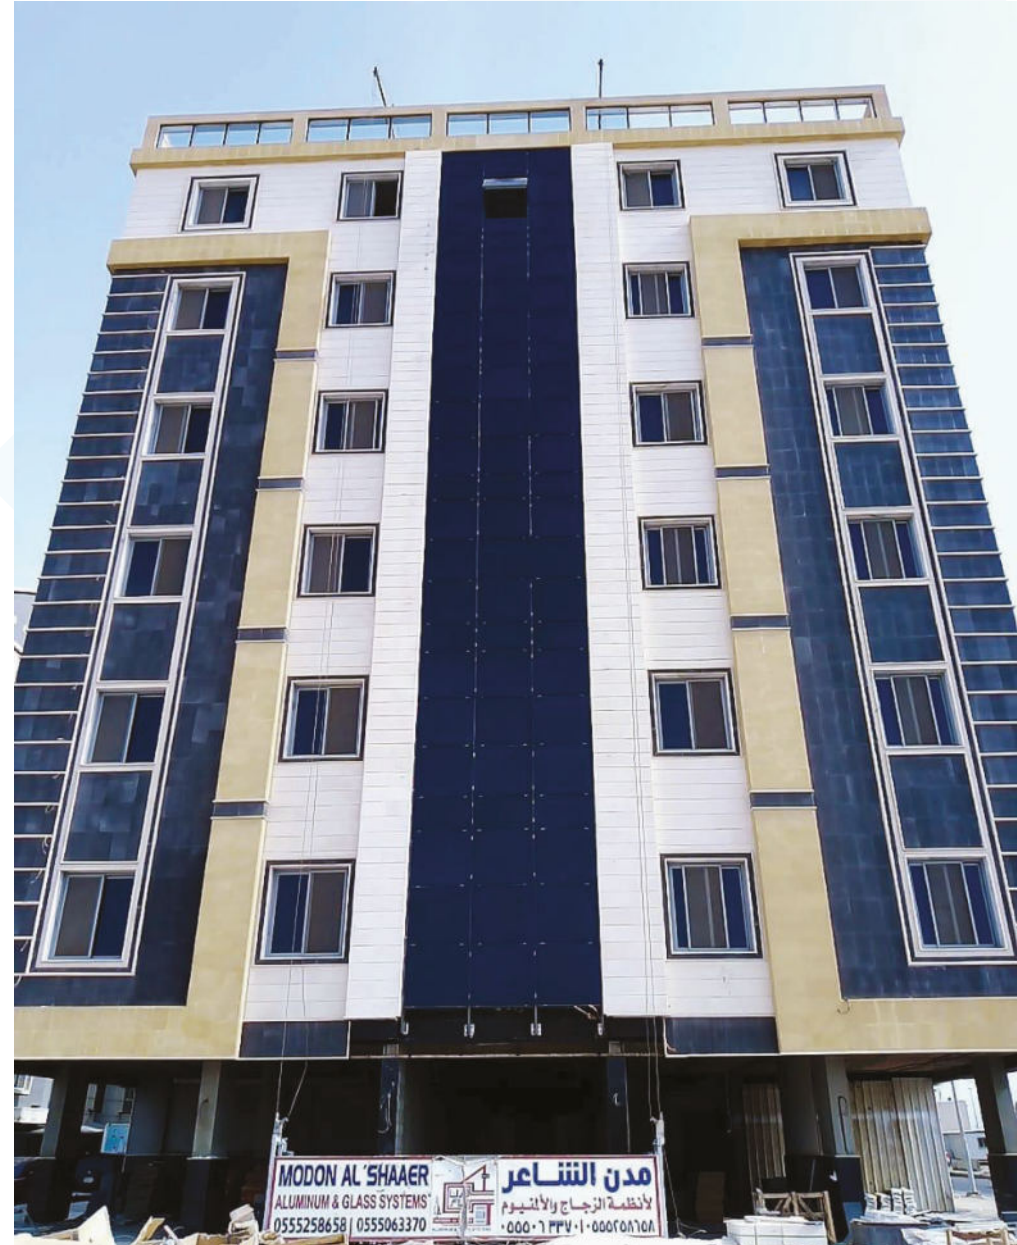

بعض مشاريعنا المنفذة :

00966568654916 00201094932932

Bahgat@theLegendary.info

@LegendaryADLAND