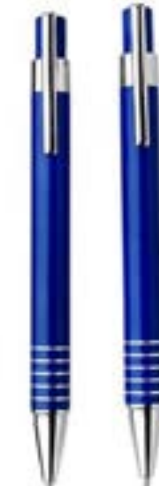

TROFA-SET OF METAL BALLPOINT AND ROLLER PEN.

NYBRO-SET OF BALLPOINT AND ROLLER PEN MADE OF COPPER WITH STAINLESS STEEL BARREL.

EXQUISITE PEN SET IN A GIFT BOX.

ALUMINIUM METAL BALLPOINT PEN AND PENCIL SET IN METAL GIFT BOX.