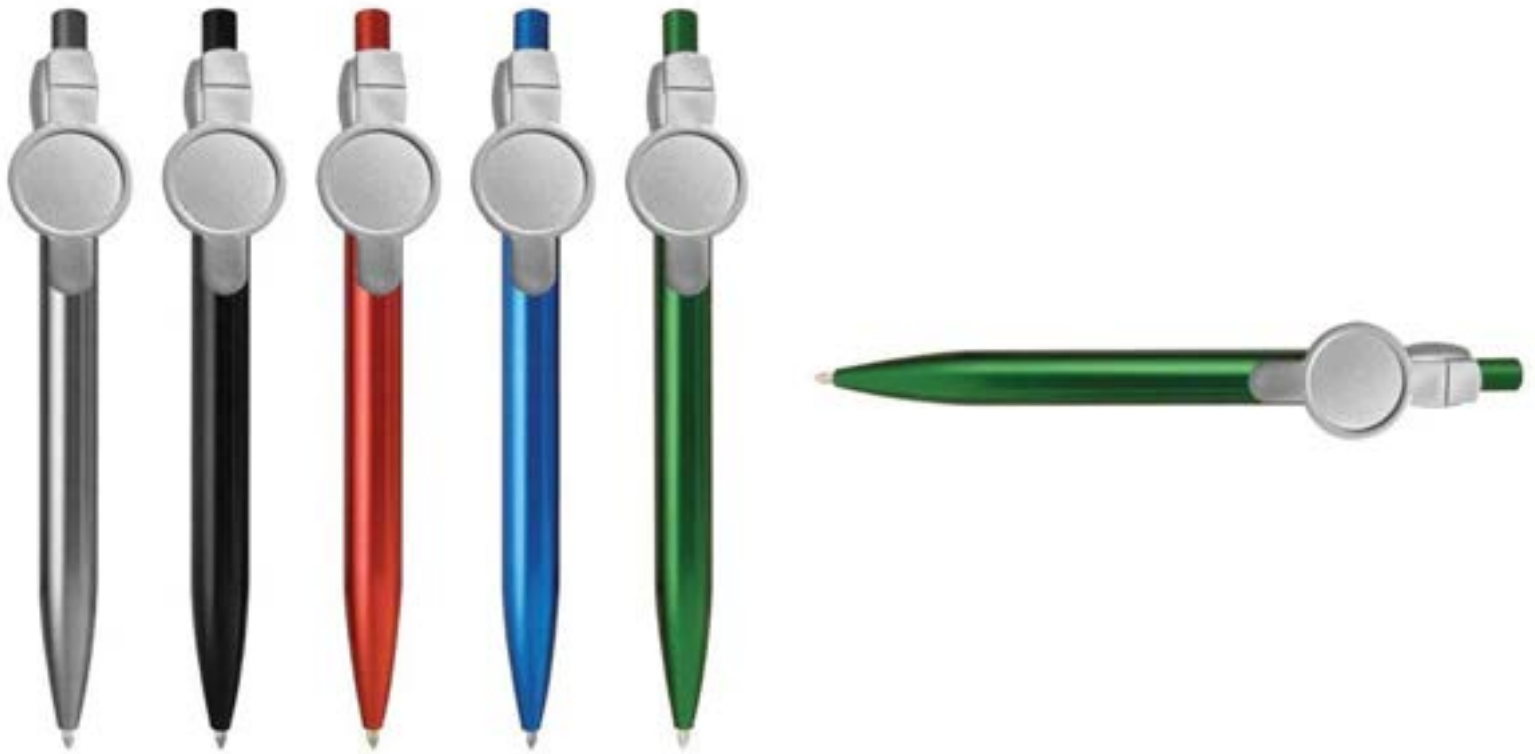

PROMOTIONAL TWIST PLASTIC PEN.

PROMOTIONAL PLASTIC PEN.

BIG LOGO PROMOTIONAL PLASTIC PEN.

MAXIMA ETHIC PEN.

MAXIMA TAG PENS METALLIC COLOURS.

BBALLPOINT PEN WITH STYLUS.

PROMOTIONAL PLASTIC PEN.

TWIST PROMOTIONAL PLASTIC BALLPOINT PEN.