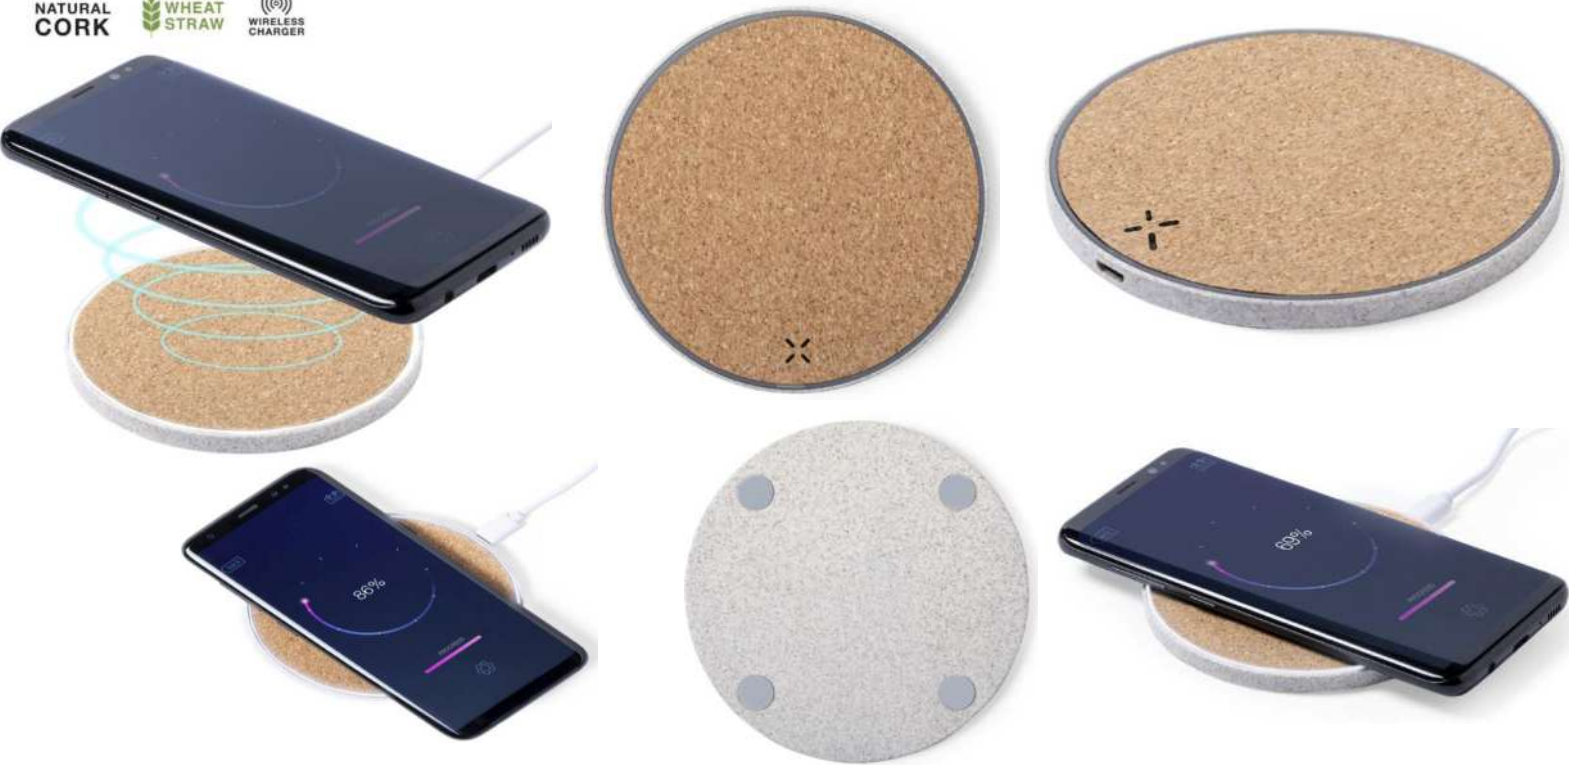

● **Bamboo 20000mAh powerbank.**

2.WIRELESS CHARGING PADS.

●Bambo0o0 10W wireless charger pad.

●Natural cork 10W wireless charger pad.

● Natural cork and wheat straw 10W wireless charger pad.

NATURAL CORK WHEAT STRAW WIRELESS CHARGER