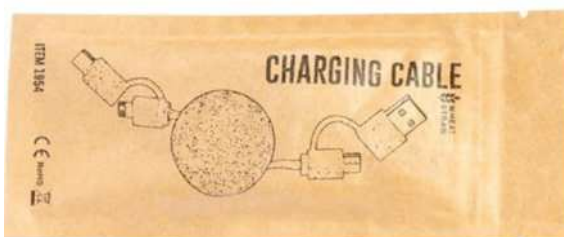

●Wheat straw multifunction extendable charging cables.

EXTENDABLE