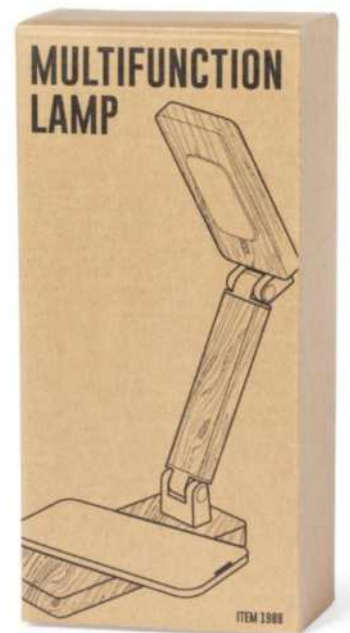

● **Bamboo Multifunction desk LED lamp with 15W wireless charger, Digital clock, hygrometer.**

BAMBOO

FAST CHARGE
15W

☎ 00966568654916 🇮🇩 00201094932932

✉ Bahgat@theLegendary.info