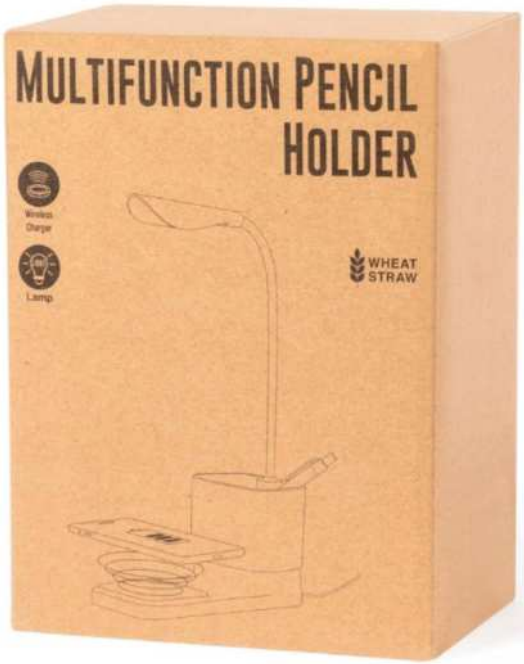

●Wheat straw multifunction desk LED lamp with 10W wireless charger and pen holder.

☎ 00966568654916 🇮🇩 00201094932932

✉ Bahgat@theLegendary.info