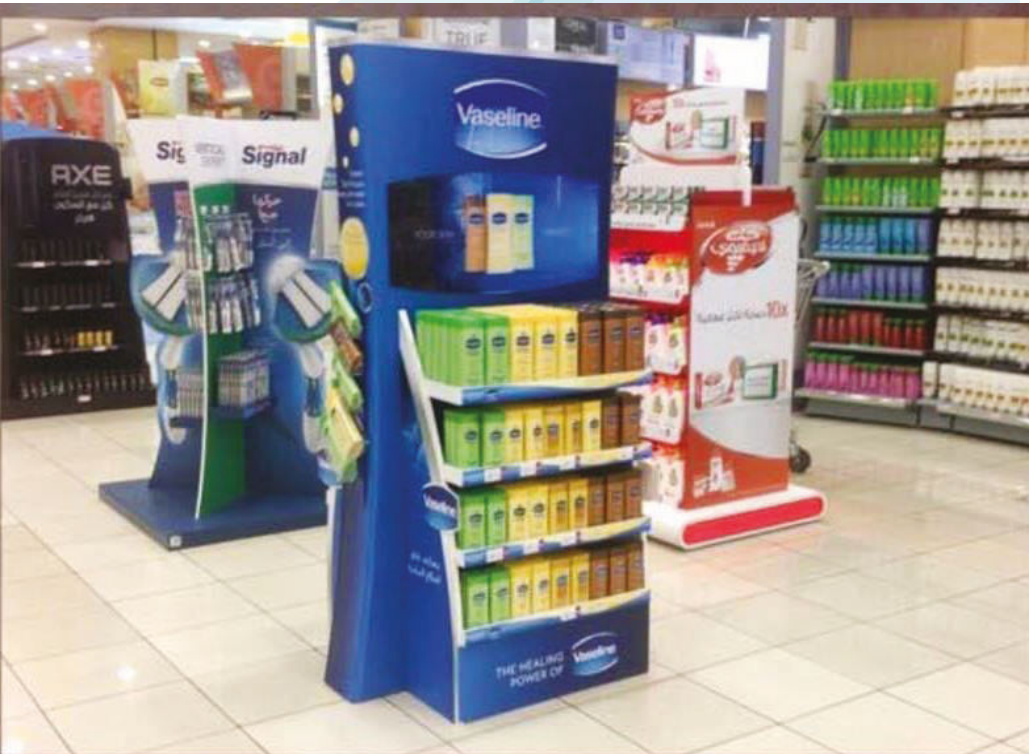

☎ 00966568654916 🇸🇦 00201094932932

✉ Bahgat@theLegendary.info

f @LegendaryADLAND