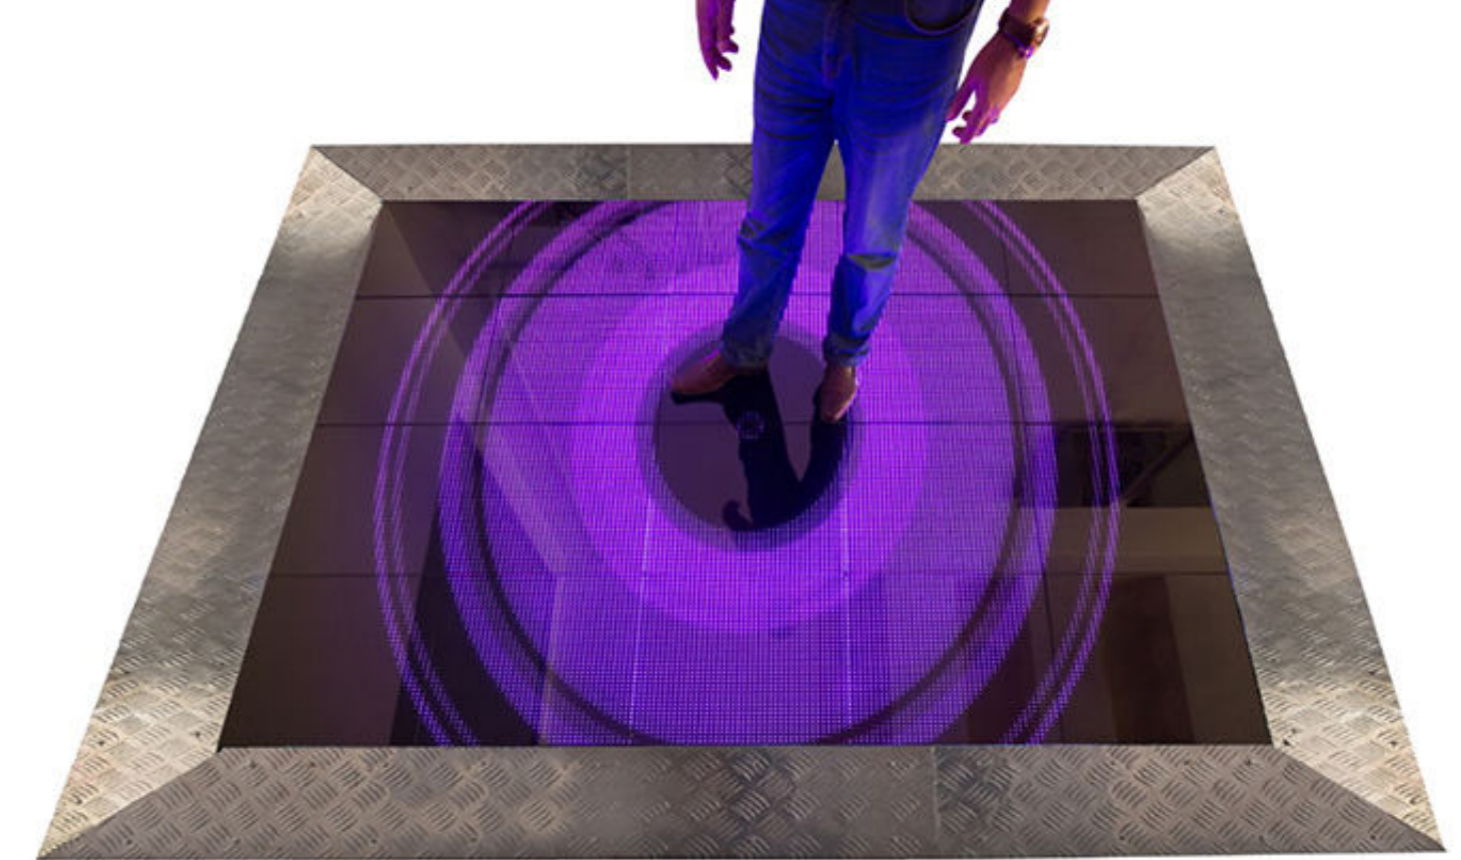

00966568654916

00201094932932

Bahgat@theLegendary.info

@LegendaryADLAND